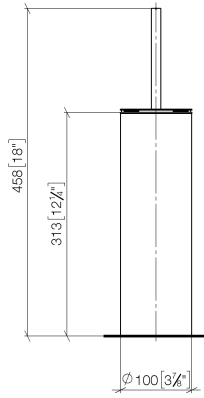

Toilet brush set free-standing model - Chrome

MEM

84 910 979

- brush, matte black
- width 100mm
- height 456 mm

Fits: MEM, LISSÉ, META, CYO

	Chrome	84 910 979-00
	Brushed Platinum	84 910 979-06
	Platinum	84 910 979-08
	Dark Chrome	84 910 979-19
	Light Gold	84 910 979-26
	Brushed Light Gold	84 910 979-27
	Brushed Durabronze (23kt Gold)	84 910 979-28
	Matte Black	84 910 979-33
	Brushed Bronze	84 910 979-42
	Brushed Champagne (22kt Gold)	84 910 979-46
	Brushed Chrome	84 910 979-93
	Brushed Dark Platinum	84 910 979-99

84 910 979

mm [inches]

84 910 979

Parts for other finishes can be found here: Brushed Platinum

Spare parts list

No.	Item Number	Name	Quantity used	Delivery time
1	90 20 97 505 01-00	handle	1	10
2	90 18 50 601 00 90	brush	1	2
3	08 18 40 524 90	insert	1	2
4	90 23 01 504 00-00	casing	1	10